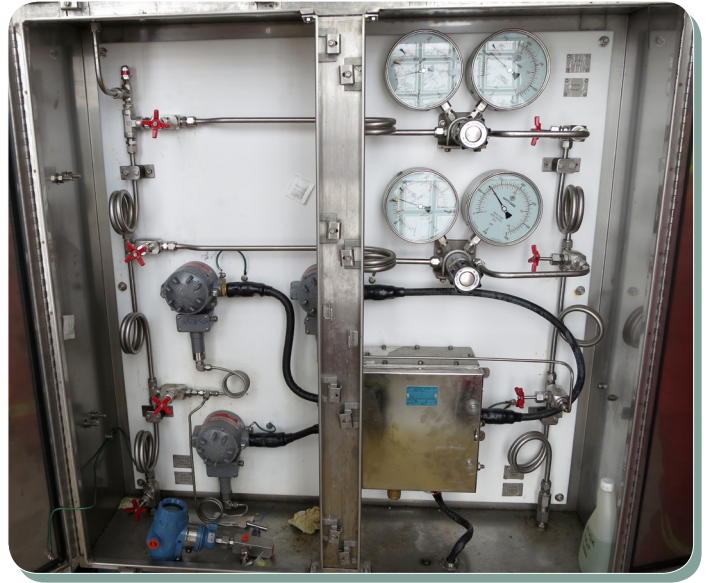

- II-III Phase Separator
- Heater Treater Separator
- Flare System
- Wellhead Control Unit
- Hydraulic Valve
- Pneumatic & Hydraulic Actuator
- Manifold
- Surge Skid

*Heater Treater U Tubes Repair*

*Damaged Flare Stack*