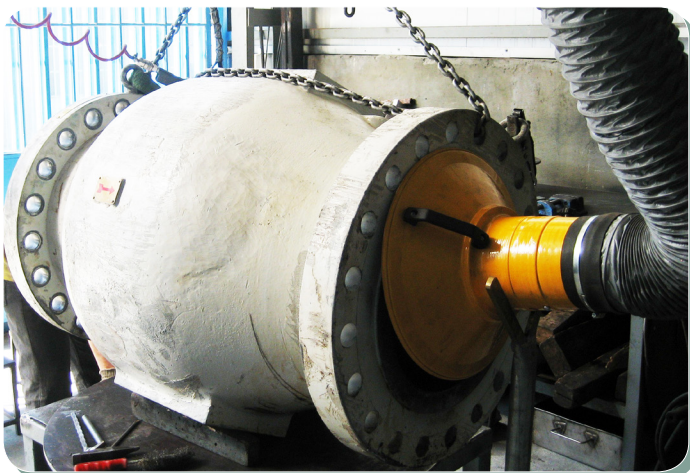

Surge Valve Repair