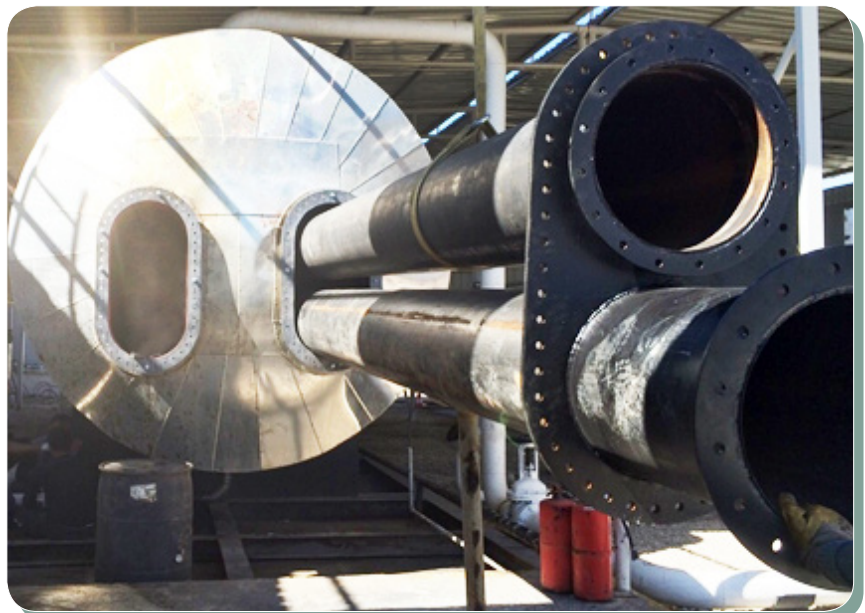

- II-III Phase Separator
- Heater Treater Separator
- Flare System
- Wellhead Control Unit
- Hydraulic Valve
- Pneumatic & Hydraulic Actuator
- Manifold
- Surge Skid

*Heater Treater U Tubes Repair*

*Damaged Flare Stack*